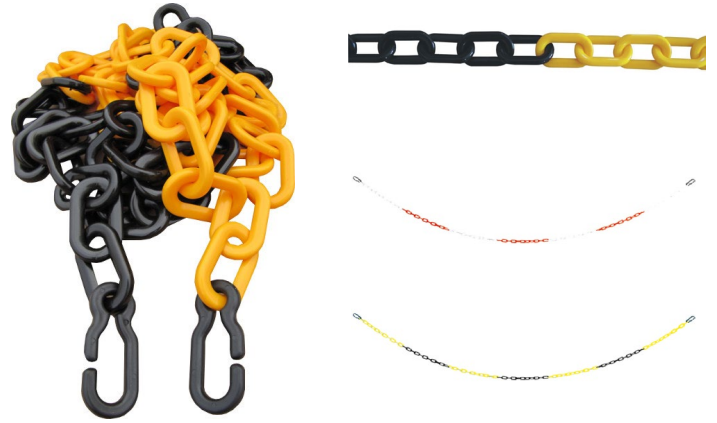

Brandsafe

Flexi Delineator Plastic Chain

These plastic chains are an additional accessory for our flexible traffic bollards, allowing the delineator posts to be connected. They are 9mm thick and 25mm long, and made from a polymer construction that can withstand indoor and outdoor use.

Features and Benefits

- Easy application for sectioning key zones.
- Polymer construction can withstand indoor and outdoor use.
- The chain is joined with s-clips at each end, which is then attached to the bollard top caps, to better section off required zones.
- Chain fixing kit sold separately.

Technical Details

- Chain link length: 55mm.
- Chain link thickness: 9mm.
- The chain is usually bought in 25m lengths.
- Black/yellow or red/white.

Material	Polypropylene
Length	25 M
Thickness	9 mm
Weight	3.4 kg
Colour options	Black/Yellow Red/White